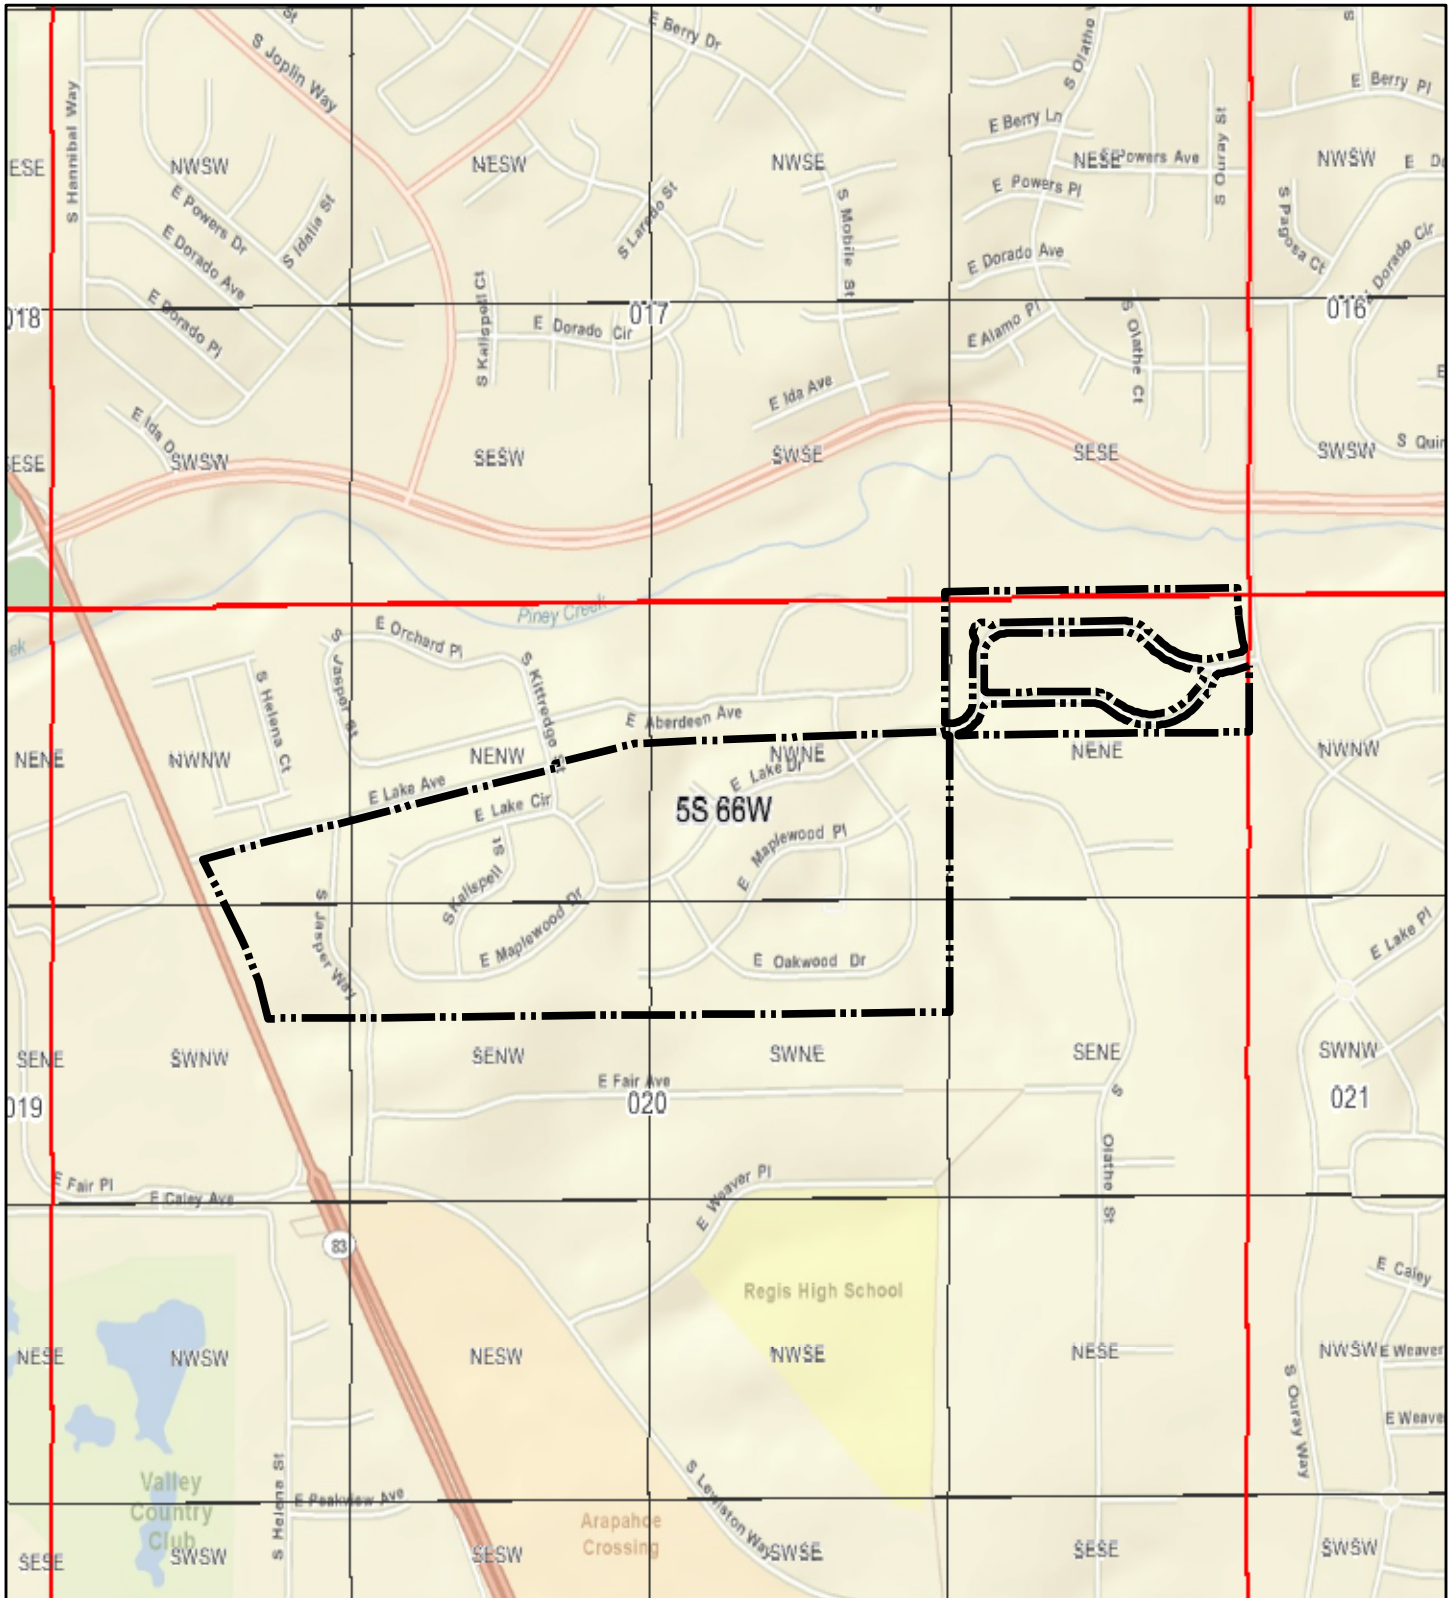

Piney Creek Village Metro. District

LGID#3165

December 20 2009

Legal Description:
03165_PCVMD_O_062601
03165_PCVMD_I_021902

NOLTE
BEYOND ENGINEERING