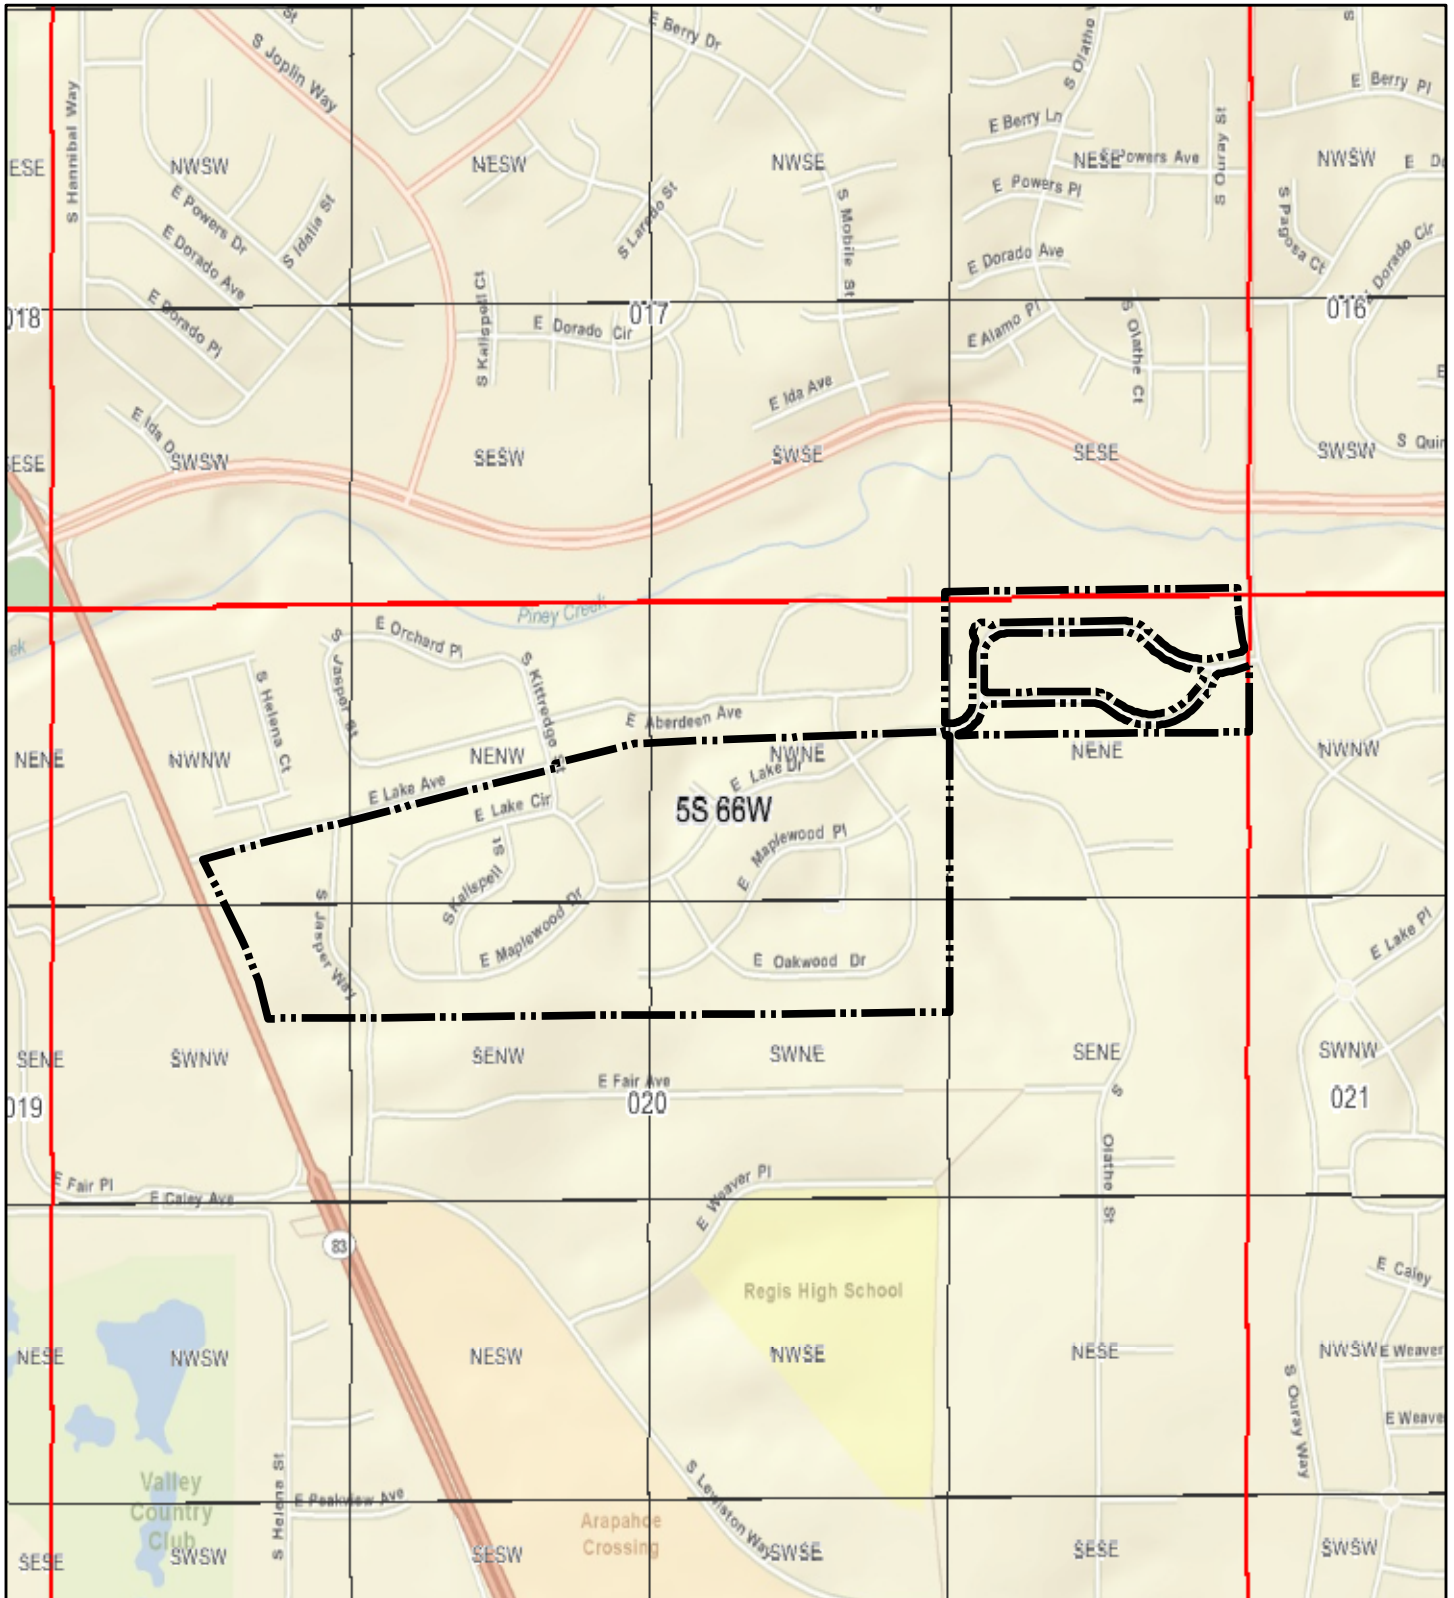

Piney Creek Village Metro. District

December 20 2009

Legal Description:
03165_PCVMD_O_062601
03165_PCVMD_I_021902

NOLTE
BEYOND ENGINEERING